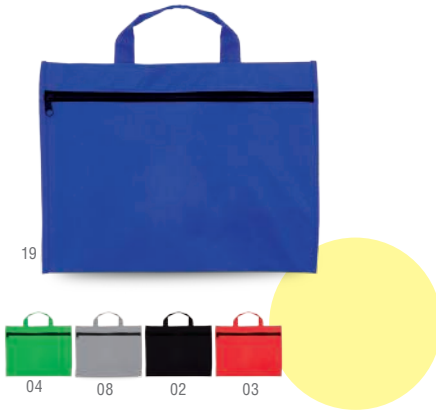

Porte-Documents. Polyester 600D.

34.5 x 24 cm 200 / 25 Print Code: F(1)

Galba 3862

Porte-Documents. T.N.T.

36 x 26 cm 400 / 20 Print Code: F(1)

Kein 4090

Porte-Documents. Polyester 300D.

37 x 30 cm 100 / 50 Print Code: F(1), N(8)

Norton 5129

Trolley. ABS. Rigide. Fermeture Sécurité.

46 x 40 x 19 cm 2 Print Code: J(1)

Sucan 4376

Porte-Documents. Polyester 600D.

32 x 28 x 10.5 cm 40 Print Code: G(1), N(8)

Escorpio 9294

Porte-Documents. Polyester 600D.

36.5 x 29.5 x 6.5 cm 50 Print Code: G(1), N(8)

Java 8948

Porte-Documents. Polyester 600D.

40 x 29 x 11.5 cm 25 Print Code: G(1), N(8)

Celmar 5582