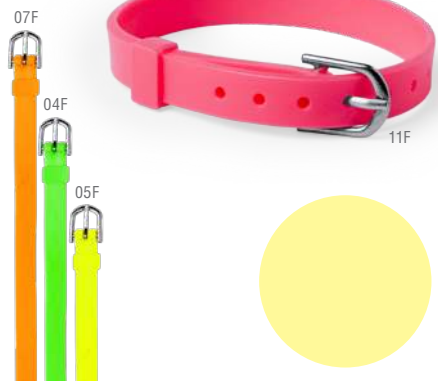

Bracelet. PVC. Ajustable.

21.5 x 0.8 cm 3000 / 500
Print Code: Consultar

Tonis 4399