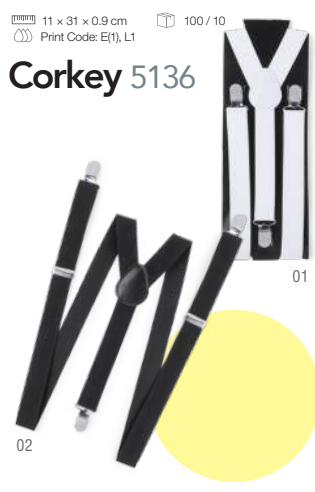

**Quilex 5480**

Pendentif.

2.5 x 26.5 cm 1000 / 10  
Print Code: L1

**Telmo 7042**

Bracelet.

20.5 x 2.6 cm 1000 / 50  
Print Code: E(t)

**Many 7032**

Bracelet. Ajustable.

Ø 6.5 x 0.8 cm 500 / 100  
Print Code: Consultar

**Dala 7040**

Porte-Bagues. Métal.

3.5 x 7 x 7 cm 100 / 50  
Print Code: F(t), L1

**Salma 4323**

Ceinture. Silicone.

117 x 3.3 x 0.3 cm 100 / 10  
Print Code: E(t)

**Kyiss 4594**

Bretelles. Polyester. Taille Unique. Adulte.

11 x 31 x 0.9 cm 100 / 10  
Print Code: E(t), L1

**Corkey 5136**

Cravate. Polyester.

9 x 148 cm 100 / 10  
Print Code: N(8), R

**Serq 7056**

Stylo. Recharge Jumbo.