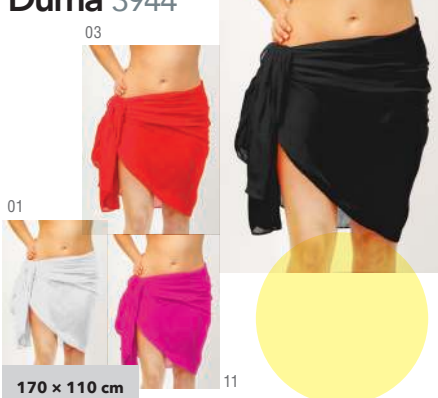

Tongues. EVA/ PVC.

36-38, 42-44 60 / 10
Print Code: E(1)

Sunset 3114

Paréo. Viscose/ Polyester.

170 x 110 cm 100 / 10
Print Code: F(1), N(8)

Duma 3944

Serviette Absorbante. Microfibre 260 g/ m2.

150 x 75 cm 50
Print Code: F(1), N(8), P, R

Romid 6046

Support. PVC.

30 x 7 x 18 cm 200 / 100
Print Code: E(1)

Swing 9208

Sac. PVC.

29 x 33 x 8 cm 50 / 10
Print Code: F(1)

Rastek 4985

Bandelette Lunettes. Soft Shell.

35 x 2,5 cm 1000 / 20
Print Code: F(1), N(8)

Naplin 3956

Bandelette Lunettes Multi-Usages. Microfibre.

2 x 46 x 1 cm 1000 / 100
Print Code: F(1)

Shenzy 4452

Bandelette Lunettes. Polyester.

63 x 1 cm 2000 / 100
Print Code: F(1)

Birt 5463