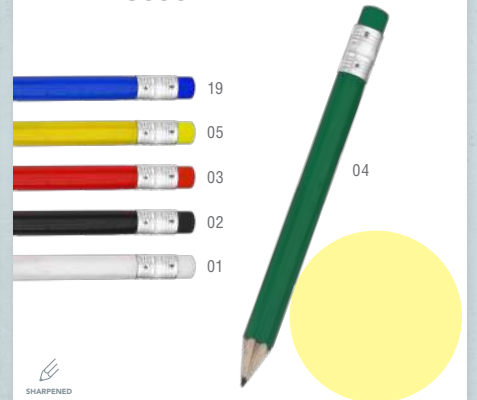

Minik 3850

SHARPENED

Portemines Magique. Mines 0,7 mm Inclus.

0.8 x 13 cm 2000 / 100
Print Code: A(4)