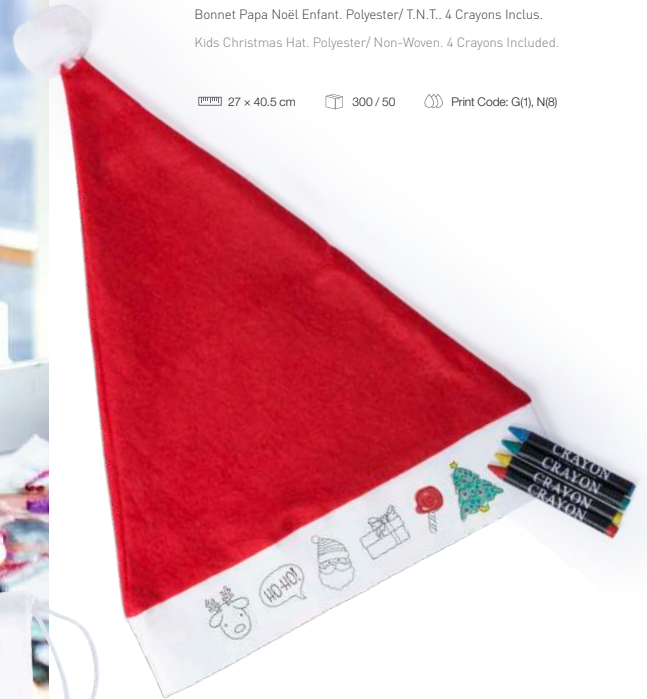

Rupler 5598

Bonnet Papa Noël Enfant. Polyester/ T.N.T.. 4 Crayons Inclus.
Kids Christmas Hat. Polyester/ Non-Woven. 4 Crayons Included.

27 × 40.5 cm 300 / 50 Print Code: G(1), N(8)

Plicom 5141

Chaussette. T.N.T.. 5 Crayons Inclus.
Stocking. Non-Woven. 5 Crayons Included.

19 × 29.5 cm 100 / 50 Print Code: G(1)