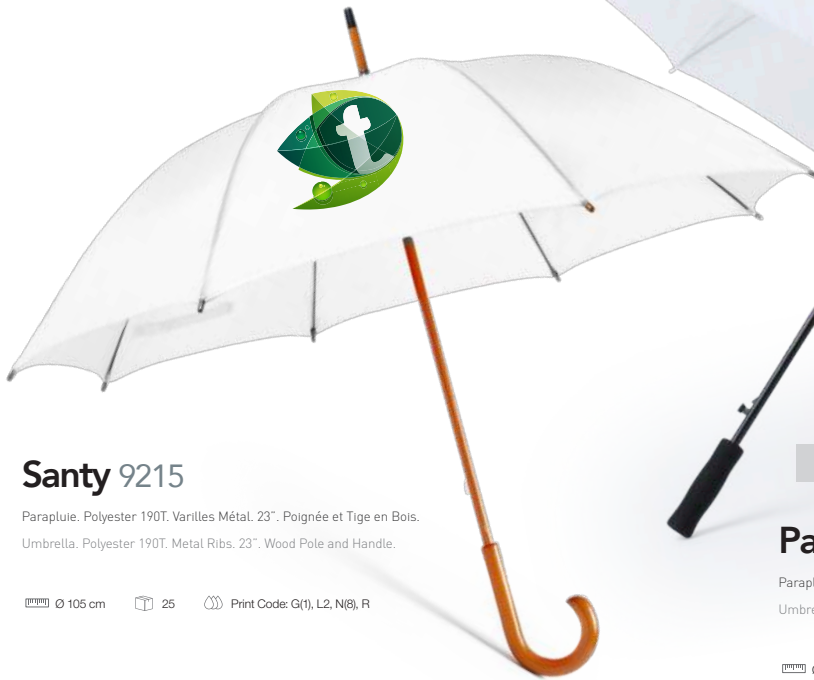

Santy 9215

Parapluie. Polyester 190T. Varilles Métal. 23". Poignée et Tige en Bois.
Umbrella. Polyester 190T. Metal Ribs. 23". Wood Pole and Handle.

☒ Ø 105 cm ☒ 25 ☒ Print Code: G(1), L2, N(8), R