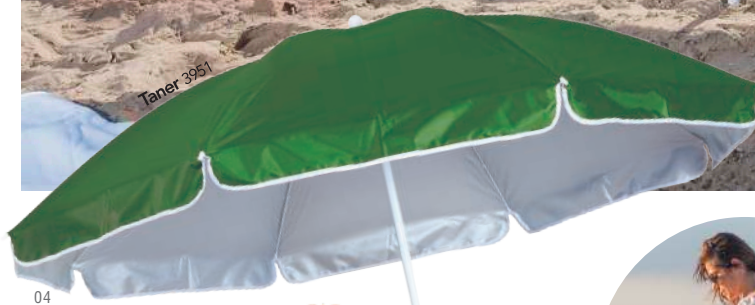

UV PROTECTION

04

11

07

05

19

03