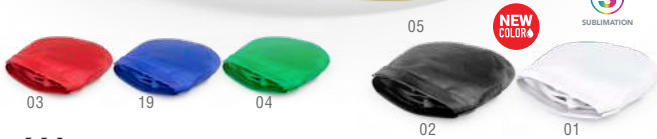

📏 Ø 15 x 2 cm 📦 200 / 50 🖨️ Print Code: E(1)

BAMBOO FIBRE

Ditul 6381

Frisbee. Fibre Bambou/ PP.
Frisbee. Bamboo Fibre/ PP.

📏 Ø 22.8 x 2.5 cm 📦 200 / 100 🖨️ Print Code: E(1)

05

Watson 9156

Frisbee. Polyester. Pliable.
Frisbee. Polyester. Foldable.

📏 Ø 24.5 cm 📦 800 / 200
🖨️ Print Code: E(1), F(1)

Girox 4579

Frisbee. PP Plastique.
Frisbee. PP Plastic.

📏 Ø 23 x 1.8 cm 📦 200 / 100 🖨️ Print Code: E(1)

Lidok 6968

Ballon. Similicuir/ PVC. Taille: 5.
Ball. PU/ PVC. Size: 5.