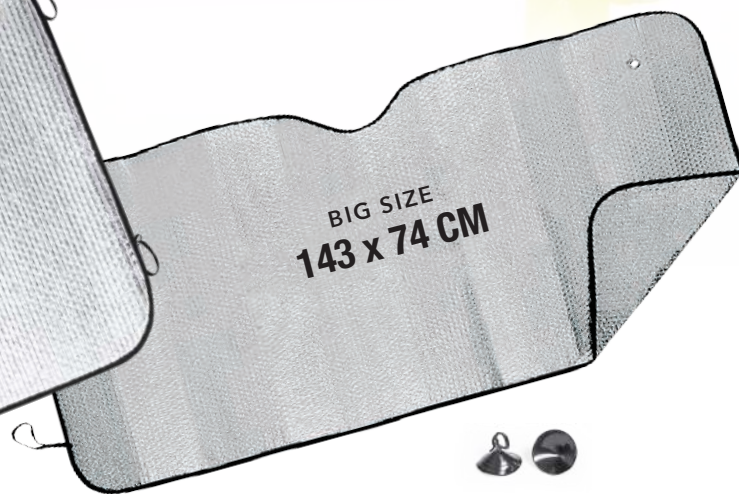

Falnit 5708

Pare-Soleil. Aluminium Bulles Deux Faces.
Sunshade. Two Bubble Aluminium Sides.

130 x 80 cm 100 Print Code: H(1)

Vagón 9173

Pare-Soleil. Aluminium Bulles Deux Faces.
Sunshade. Two Bubble Aluminium Sides.

143 x 74 cm 100 Print Code: H(1)

Belgiox 5709

Pare-Soleil. Aluminium Bulles Deux Faces.
Sunshade. Two Bubble Aluminium Sides.

180 x 90 cm 50 Print Code: H(1)

Aston 8101

Couvre Volant. Aluminium.
Steering Wheel Sunshade. Aluminium.

Ø 43 cm 100 Print Code: F(1)