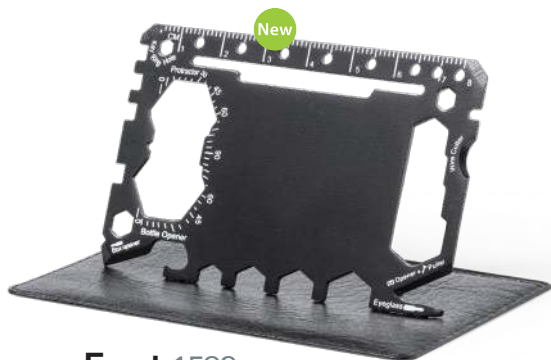

Frest 1592

Multi Outils. Acier Inox. 17 Fonctions. Étui Similicuir.
Multitool. Stainless Steel. 17 Functions. PU Pouch.

9.4 x 6.4 x 0.2 cm 400 / 100 Print Code: D(1), L1

Torkul 1591

Multi Outils. Acier Inox. 17 Fonctions.
Multitool. Stainless Steel. 17 Functions.