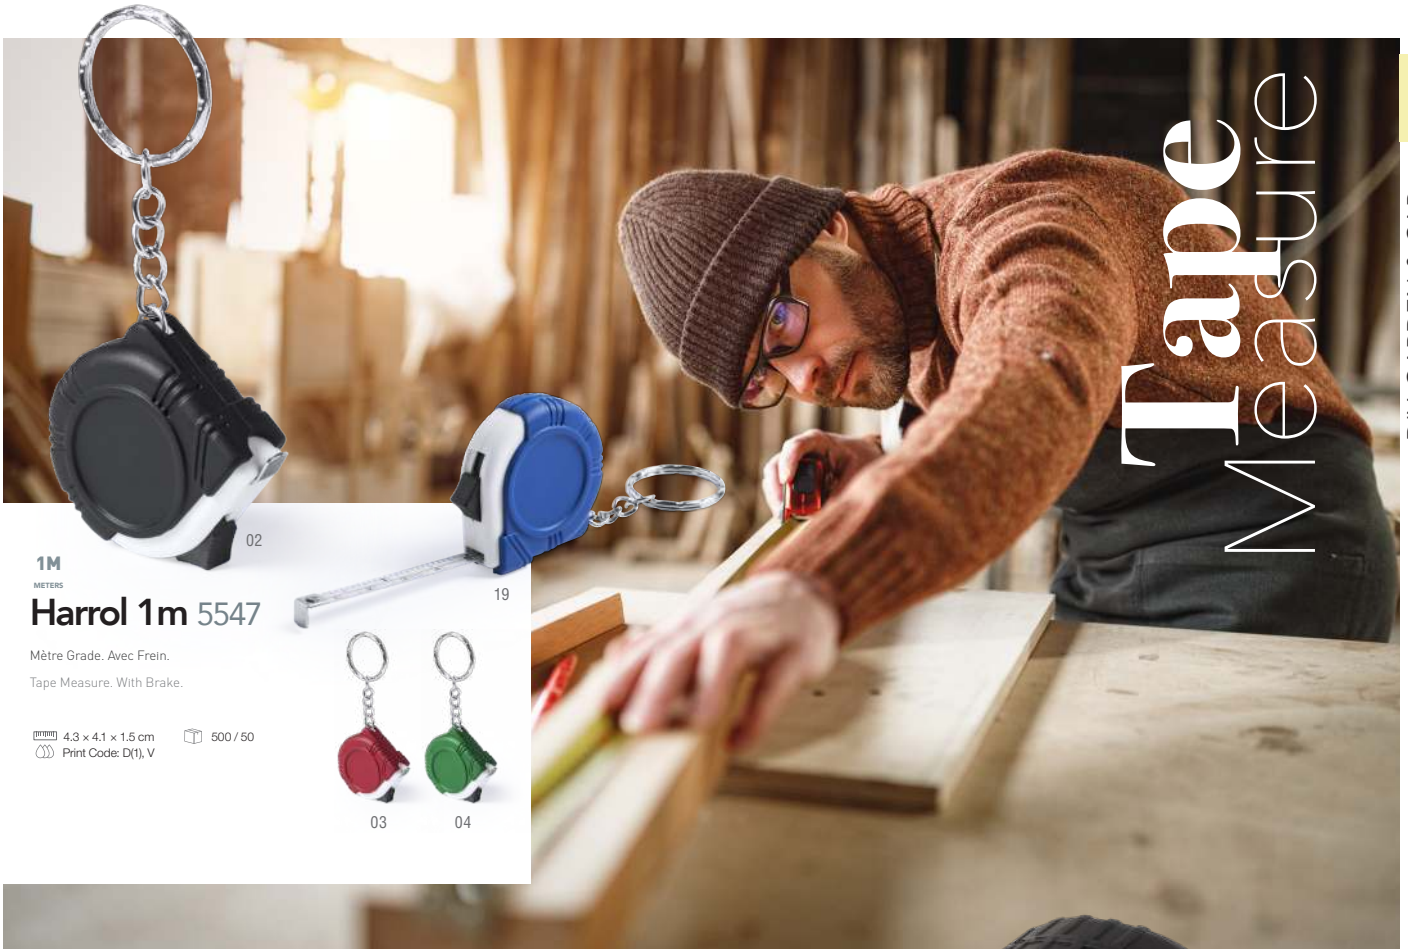

Tape Measure

1M
METERS
Harrol 1m 5547

Mètre Grade. Avec Frein.
Tape Measure. With Brake.

4.3 x 4.1 x 1.5 cm 500 / 50
Print Code: D(1), V