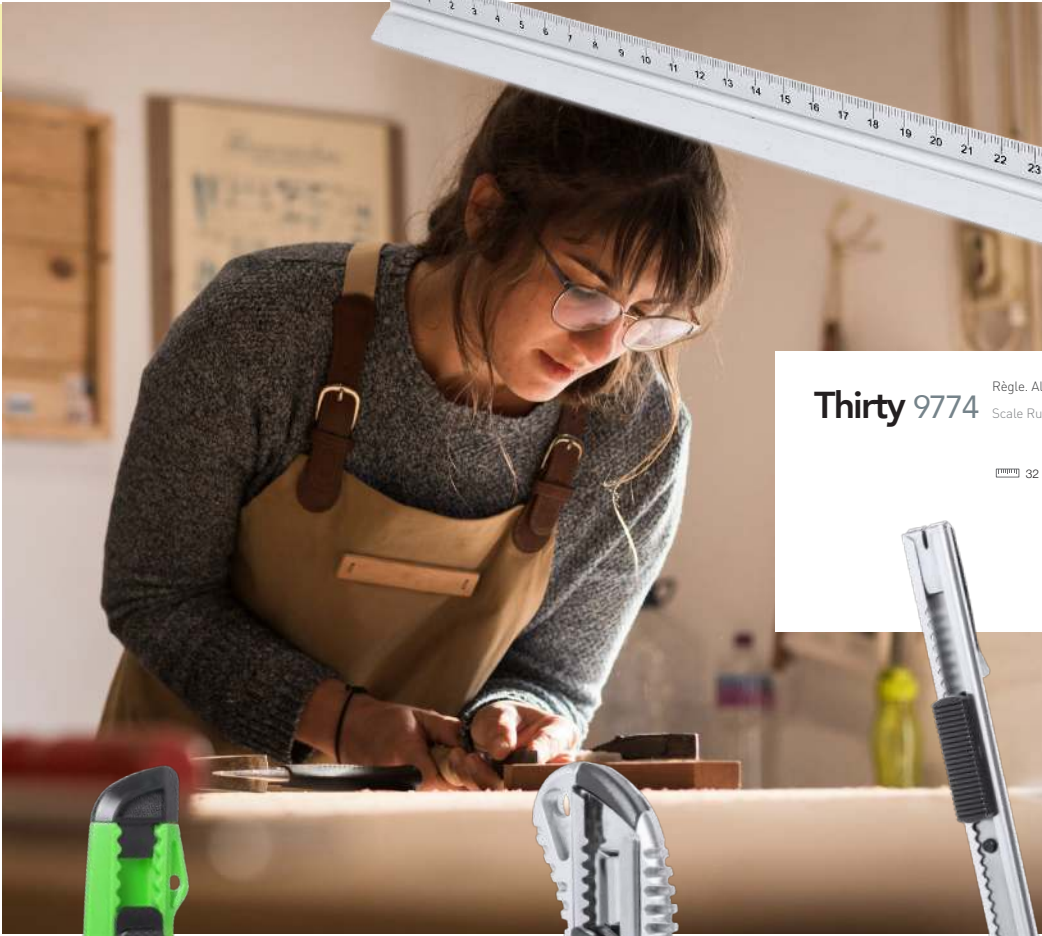

Thirty 9774

Règle. Aluminium. 30 cm. Échelle: 1:20, 1:25, 1:50, 1:75, 1:100.
Scale Ruler. Aluminium. 30 cm. Scales: 1:20, 1:25, 1:50, 1:75, 1:100.

32 x 2 x 2 cm 200 / 20 Print Code: F(4), L1