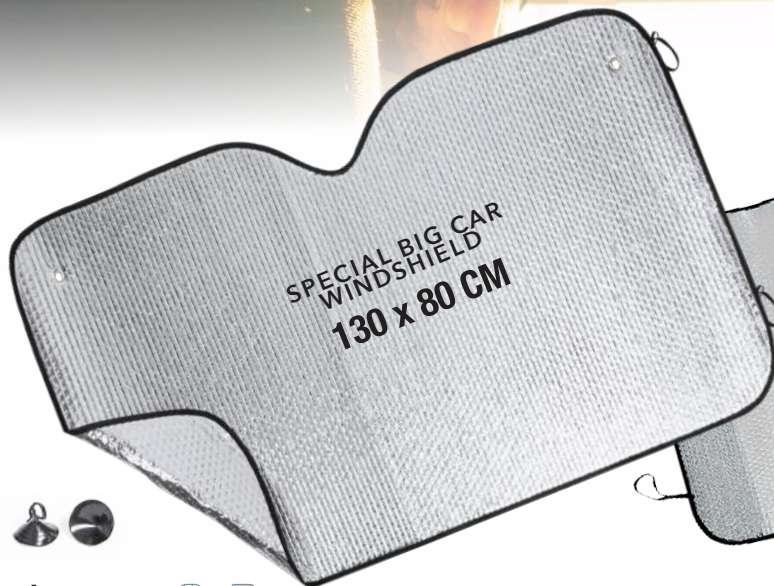

150 x 70 cm 100 Print Code: G(1)

Korenty 1596

Pare-Soleil. Polyester. 2 Pièces. Pliable. Étui Polyester.
Sunshade. Polyester. 2 Pièces. Foldable. Polyester Pouch.

44 x 36 cm 200 Print Code: G(1), R

Falnit 5708