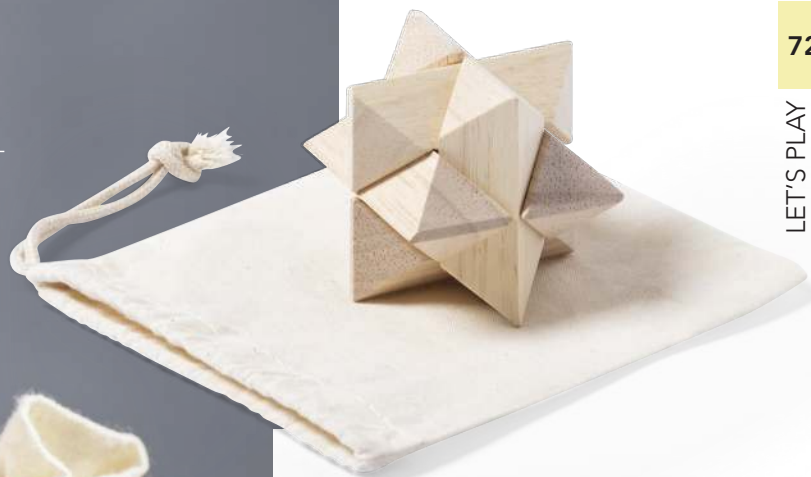

Skill Game. Wood. 33 Pieces. Non-Woven Pouch.

12.5 x 17 cm 300 / 50
Print Code: F(1), N(8)

Mikado 5718

Jeu d'Habileté. Bois. 41 Pièces.

Skill Game. Wood. 41 Pieces.

19.3 x 2.5 x 4.1 cm 100 / 50
Print Code: D(2), L2, W