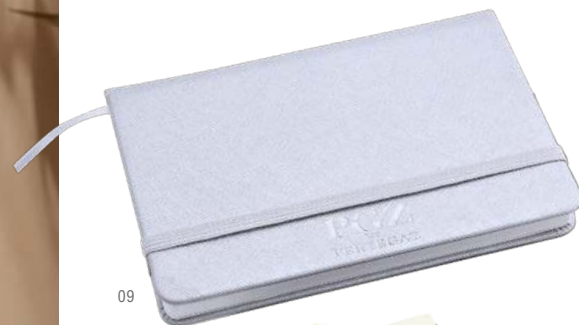

09

02

80 Sheets
Plain

Hertes 3907

Bloc Notes. Similicuir. Couverture Rigide. 80 Feuilles.
Notepad. PU. Hard Cover. 80 Sheets.

9,5 x 14,5 x 1,5 cm
Print Code: E(t), T

100