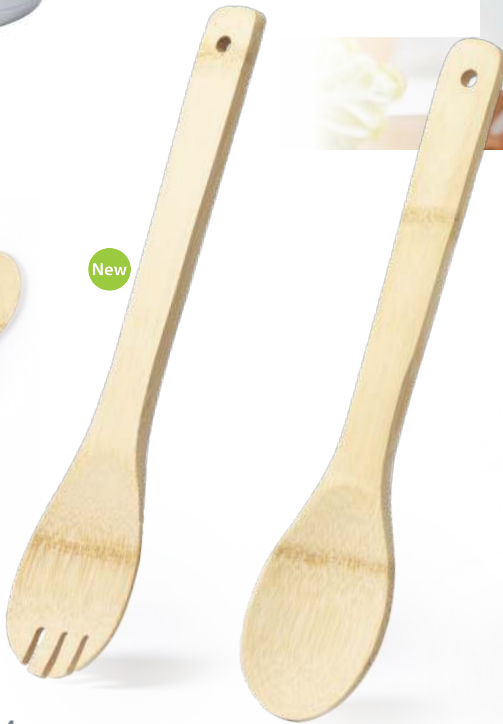

New

Berter 1694

Set Salade. Bambou. 2 Pièces. Étui Coton.

Salad Set. Bamboo. 2 Pieces. Cotton Pouch.

📏 9 x 32 x 2 cm 📦 100 / 50 🗑️ Print Code: B(1), F(1), L1, N(8)