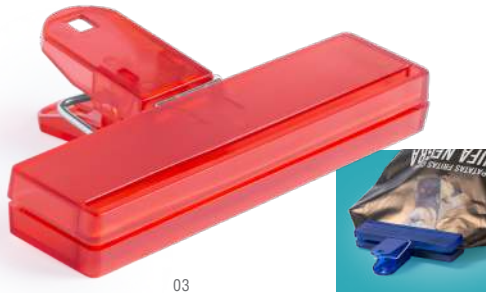

Products of food grade
quality certified.

Flint 5793

Pince.
Clip.

10 x 6.2 x 2.3 cm 500 / 50 Print Code: C(1)

Revey 3779

Minuteur.
Timer.

Ø 6 x 7.5 cm 100 / 20 Print Code: D(4)