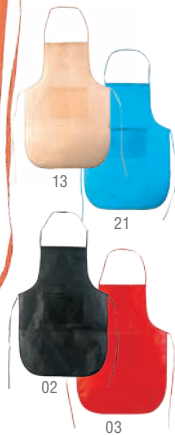

50 x 73 cm 200 / 10 Print Code: F(1)

03

07

Chef 9288

Tablier. T.N.T..
Apron. Non-Woven.

50 x 73 cm 200 / 50 Print Code: F(1)

Products of food grade
quality certified.

Flint 5793

Pince.
Clip.

10 x 6.2 x 2.3 cm 500 / 50 Print Code: C(1)

Revey 3779

Minuteur.
Timer.

Ø 6 x 7.5 cm 100 / 20 Print Code: D(4)

Kai 4003

Couteau. Acier Inox.
Knife. Stainless Steel.

3 x 20.5 x 1.5 cm 300 / 100 Print Code: D(1)