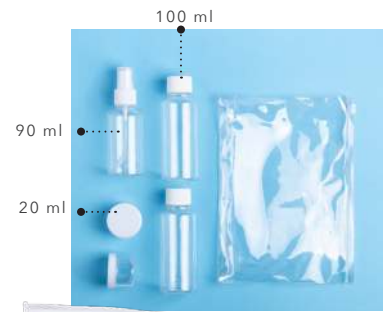

Travel Set

Flaut 6104

Nécessaire Voyage. PVC/ PP. 5 Accessoires.

Beauty Bag Travel. PVC/ PP. 5 Accessoires.

20 x 18 x 4 cm 100 Print Code: F(1)

New