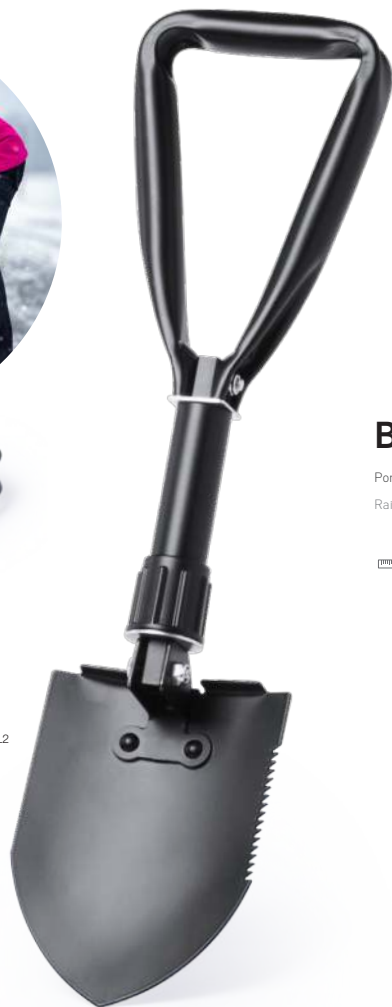

Skabix 6041

Pelle à Neige. Acier Carbone. Pliable. Étui Polyester.
Snow Shovel. Carbon Steel. Foldable. Polyester Pouch.

8 x 8 x 2.5 cm 20 Print Code: (B), L2

Brinek 1478

Poncho. LDPE. Taille Unique. Adulte. 127 x 102 cm. Étui Polyester RPET.
Raincoat. LDPE. One Size. Adult. 127 x 102 cm. Polyester RPET Pouch.

8 x 8 x 2.5 cm 200 / 25 Print Code: E(1)