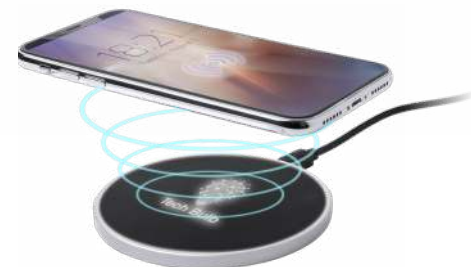

Brizem 6130

Chargeur. Lumières Led. Sans Fil 10W.
Charger. Led Lights. Wireless 10W.

Ø 10 × 0.7 cm 100 / 50
Print Code: E(4), L2, W