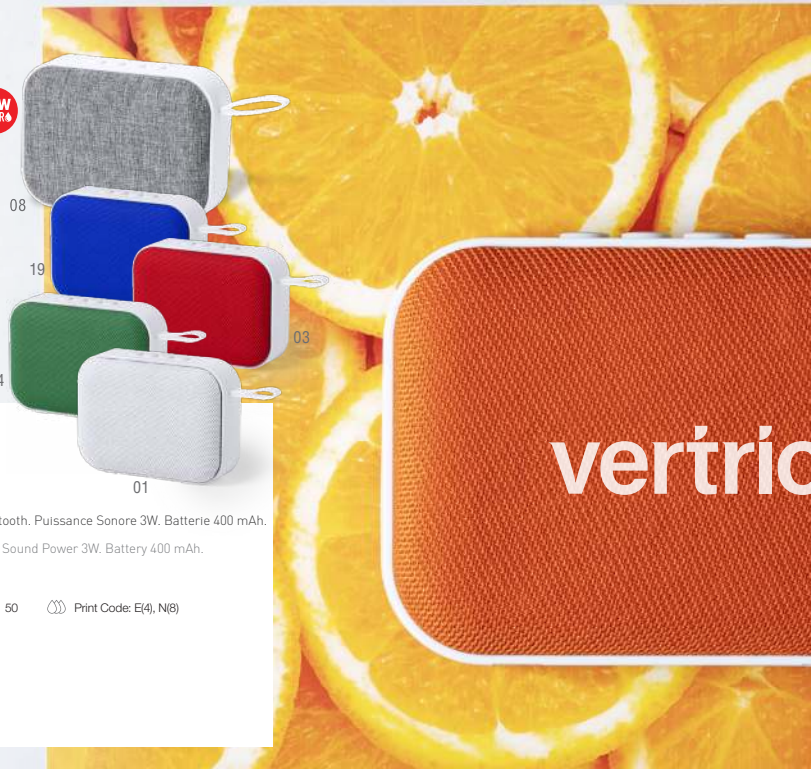

NEW COLOR

- HANDS-FREE
- MICRO SD
- ((FM)) RADIO
- USB▷ USB PLAYER
- LINE IN

Kafin 6413

Haut-Parleurs. Connexion Bluetooth. Puissance Sonore 3W. Batterie 400 mAh.

Speaker. Bluetooth Connection. Sound Power 3W. Battery 400 mAh.

11.1 x 8.3 x 4.1 cm 50 Print Code: E(4), N(8)