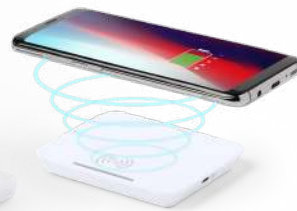

New

Macky 1958

Chargeur Organiseur. Sans Fil 10W.
Organizer Charger. Wireless 10W.

8,6 x 7 x 8,6 cm 40 / 20
 Print Code: E(4)

Tarmix 6544

Chargeur. Sans Fil 10W.
Charger. Wireless 10W.

7 x 10,9 x 8,5 cm 50 / 25
 Print Code: E(4)

WIRELESS CHARGER

Lomen 1083 WIRELESS CHARGER

Chargeur. Sans Fil 15W. Hauteur Réglable.
Charger. Wireless 15W. Adjustable Height.

6,5 x 11 x 8,4 cm 100 / 50
 Print Code: E(4)

Zafren 6260

Chargeur. Sans Fil 5W.
Charger. Wireless 5W.

9,5 x 1,2 x 7,6 cm 200 / 50
 Print Code: E(4), W

Pekon 6737

Porte-Crayons Multifonction. Sans Fil 5W. 2 Sorties USB. 1 Port USB 2.0.
Multifunction Pencil Holder. Wireless 5W. 2 USB Outputs. 1 Hub USB 2.0.

8,8 x 9,8 x 8,9 cm 50 Print Code: E(4)