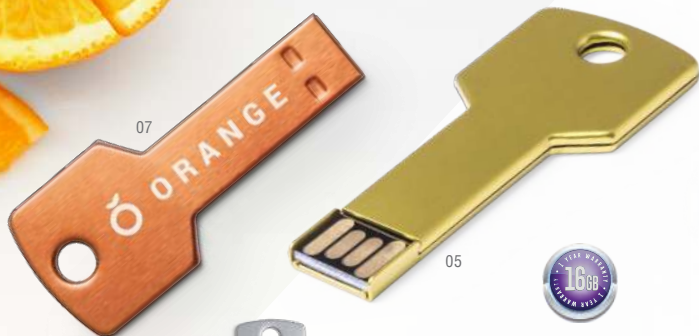

PERMANENT STOCK

Fixing 16GB 5846

Clé USB. Aluminium.

USB Memory. Aluminium.

2,4 x 5,7 x 0,3 cm
200
Print Code: D(4), L1