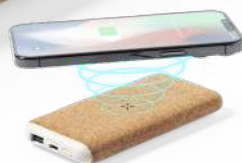

Limerick 1429

PD
POWER
DELIVERY

(15W)
WIRELESS
CHARGER

Power Bank. Liège/ Paille de Blé/ ABS. Sans Fil 15W. 8000 mAh. 1 Sortie USB et 1 Type C. Entrée Type C.

Power Bank. Cork/ Wheat Straw/ ABS. Wireless 15W. 8000 mAh. 1 USB and 1 Type C Output. Type C Input.

📏 7 x 15 x 1.8 cm 📦 40 / 20 🗑️ Print Code: E(4), L2, W

5000
mAh

Merak 6741

Power Bank. Paille de Blé/ ABS/ Liège. Sans Fil 5W. 5000 mAh. 2 Sorties USB. Entrée Type C.

Power Bank. Wheat Straw/ ABS/ Cork. Wireless 5W. 5000 mAh. 2 USB Outputs. Type C Input.

📏 6.3 x 9.1 x 1.5 cm 📦 50 / 25 🗑️ Print Code: E(4), L2, W